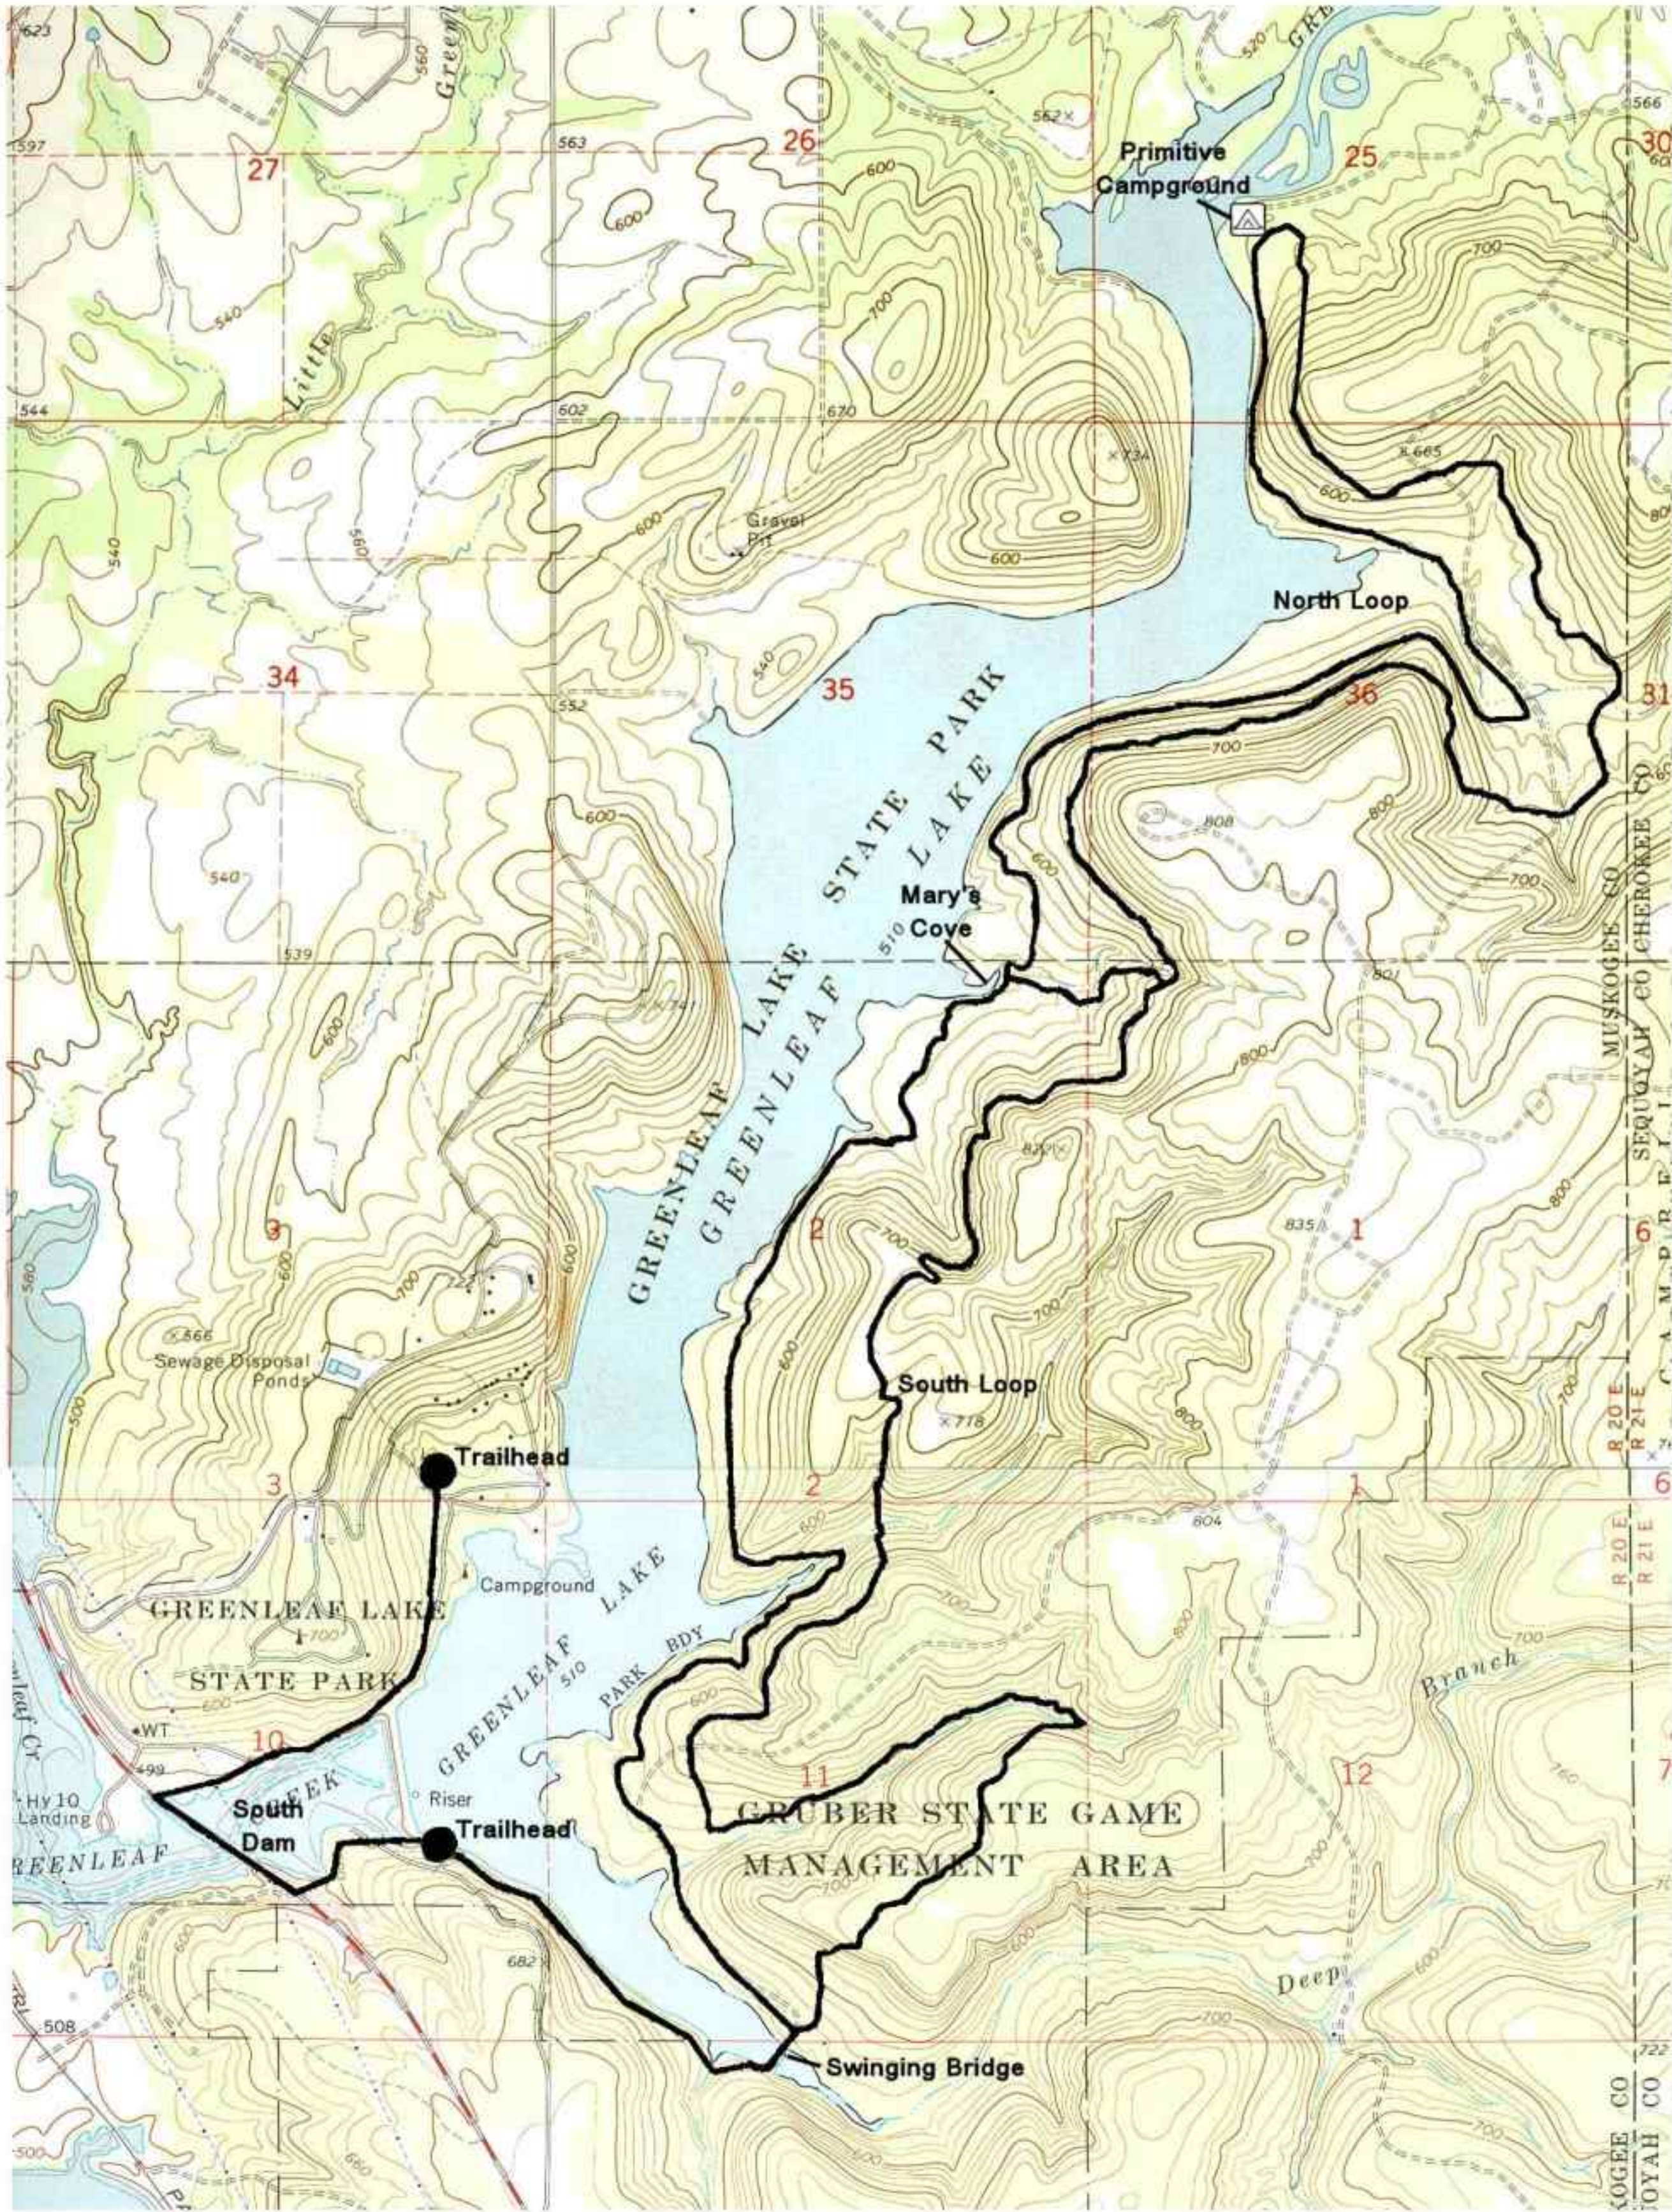

Greenleaf Lake Trail Map

N
Magnetic
North
6.5
Degrees
East

1 0 1 Kilometers

1 0 1 Miles

Contour Interval: 20 ft.
Dashed Contours: 10 ft.